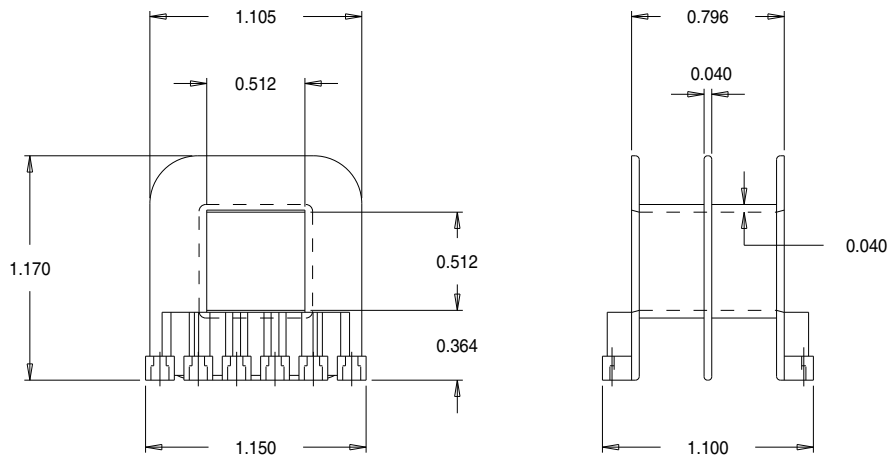

Part No. VM0751
 EI 21 x 1/2" Double Section Bobbin

Dimensions in inches.

Issue 1