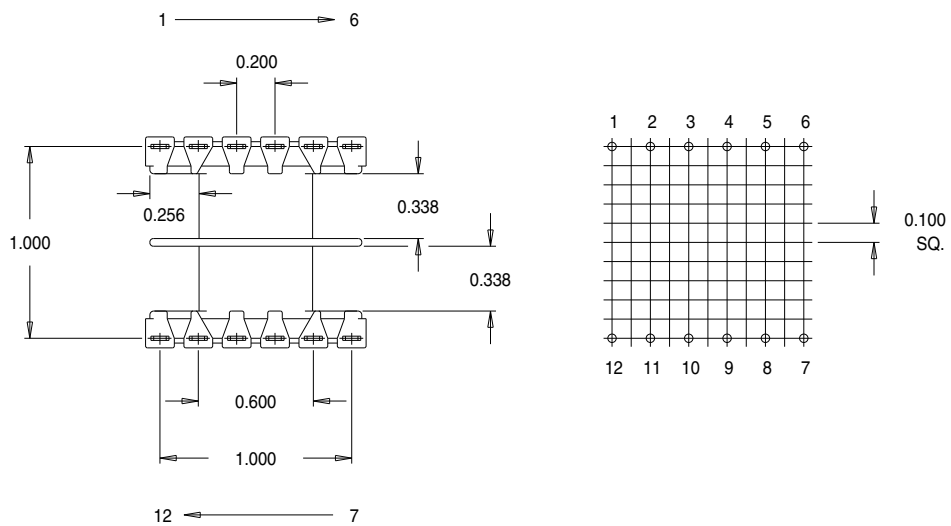

Part No. VM0751
 EI 21 x 1/2" Double Section Bobbin

Dimensions in inches.

Issue 1